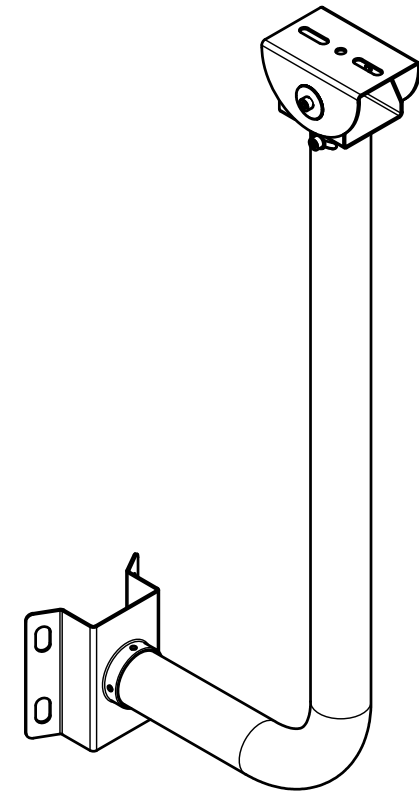

A	
HEIGHT	40 cm
	60 cm
	80 cm
	100 cm

Camerapoles.org 800 E. Northwest Hwy, Suite 700 Palatine IL, 60074 888-364-8802		
TITLE CPBR - 122281 WALL MOUNT CORNER EXTENSION BRACKET FOR BULLET CAMERAS 1M		
SIZE	DWG NO	REV
A	2281	0
DRAWN BY SMIT RAMANI		DATE 02-05-2023