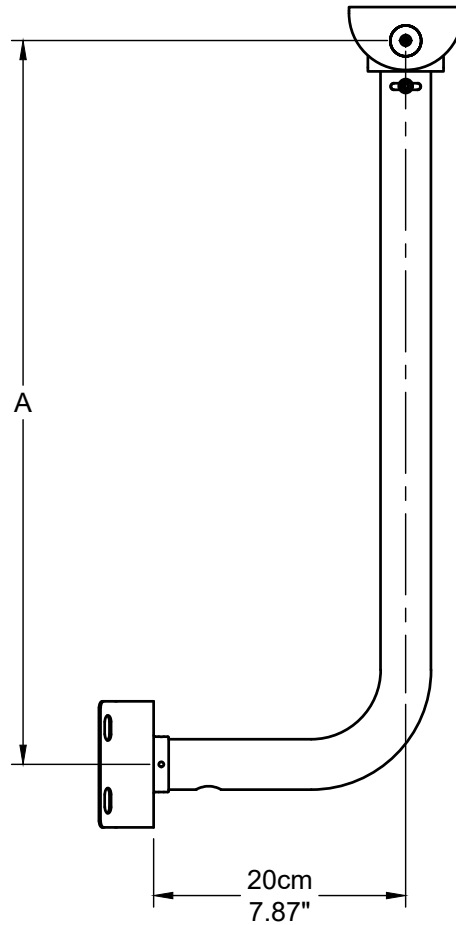

A	
HEIGHT	40 cm
	60 cm
	80 cm
	100 cm

Camerapoles.org 800 E. Northwest Hwy, Suite 700 Palatine IL, 60074 888-364-8802		
TITLE CPBR - 122281 WALL MOUNT CORNER EXTENSION BRACKET FOR BULLET CAMERAS 1M		
SIZE	DWG NO	REV
A	2281	0
DRAWN BY SMIT RAMANI		DATE 02-05-2023