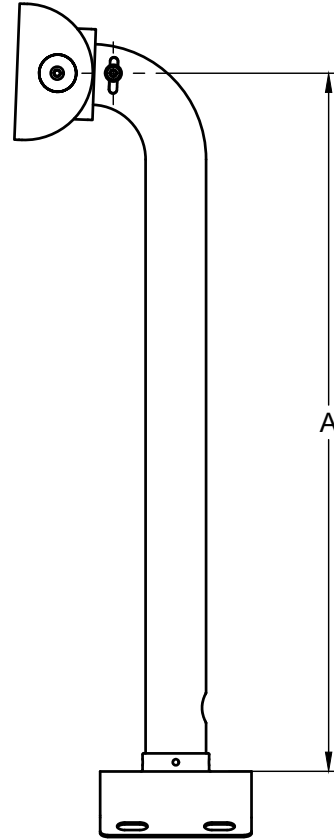

| | |
|----------|--------|
| A | |
| HEIGHT | 30 cm |
| | 40 cm |
| | 60 cm |
| | 80 cm |
| | 100 cm |

| | | |
|--|--------|-----------------|
| Camerapoles.org 800 E. Northwest Hwy, Suite 700 Palatine IL, 60074 888-364-8802 | | |
| TITLE CPBR - 122282 WALL MOUNT CORNER 60 BRACKET FOR BULLET CAMERAS | | |
| SIZE | DWG NO | REV |
| A | 2282 | 0 |
| DRAWN BY SMIT RAMANI | | DATE 02-05-2023 |