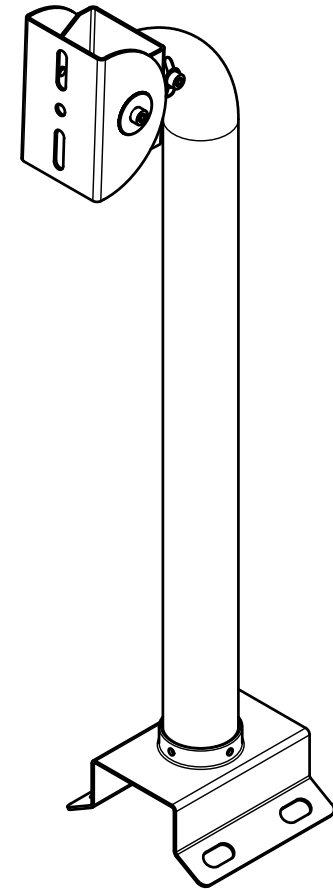

| | |
|----------|--------|
| A | |
| HEIGHT | 30 cm |
| | 40 cm |
| | 60 cm |
| | 80 cm |
| | 100 cm |

| | | |
|--|--------|-----------------|
| Camerapoles.org 800 E. Northwest Hwy, Suite 700 Palatine IL, 60074 888-364-8802 | | |
| TITLE CPBR - 122282 WALL MOUNT CORNER 60 BRACKET FOR BULLET CAMERAS | | |
| SIZE | DWG NO | REV |
| A | 2282 | 0 |
| DRAWN BY SMIT RAMANI | | DATE 02-05-2023 |