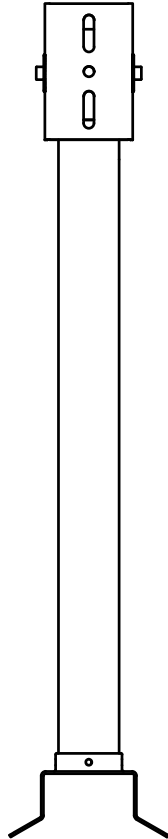

| | |
|----------|--------|
| A | |
| HEIGHT | 30 cm |
| | 40 cm |
| | 60 cm |
| | 80 cm |
| | 100 cm |

| | | |
|--|--------|-----------------|
| Camerapoles.org 800 E. Northwest Hwy, Suite 700 Palatine IL, 60074 888-364-8802 | | |
| TITLE CPBR - 122282 WALL MOUNT CORNER 60 BRACKET FOR BULLET CAMERAS | | |
| SIZE | DWG NO | REV |
| A | 2282 | 0 |
| DRAWN BY SMIT RAMANI | | DATE 02-05-2023 |