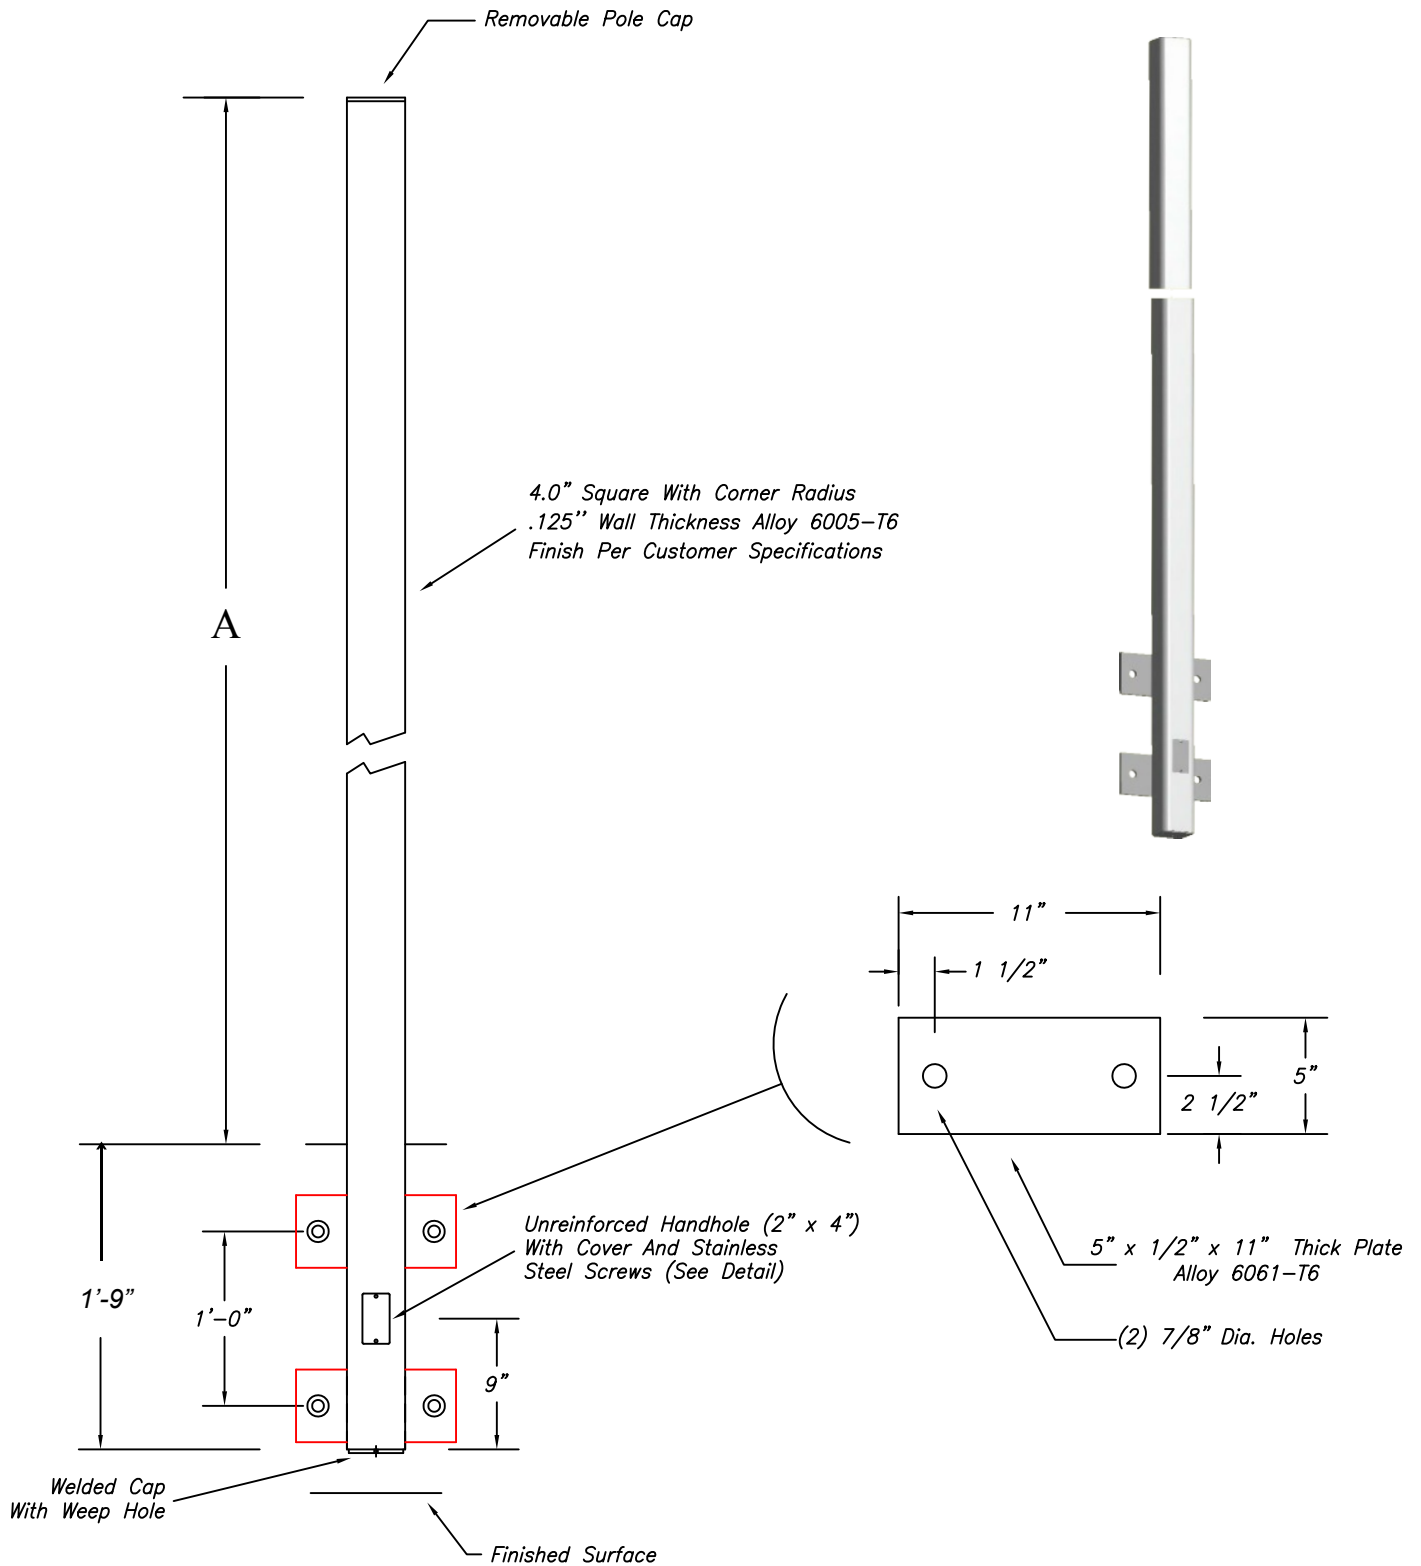

Wall Mounting Camera Pole Series WMCPxx4

Part Number	A	Max Weight
WMCP084	8'	50 lbs.
WMCP104	10'	50 lbs.
WMCP124	12'	50 lbs.
WMCP144	14'	50 lbs.